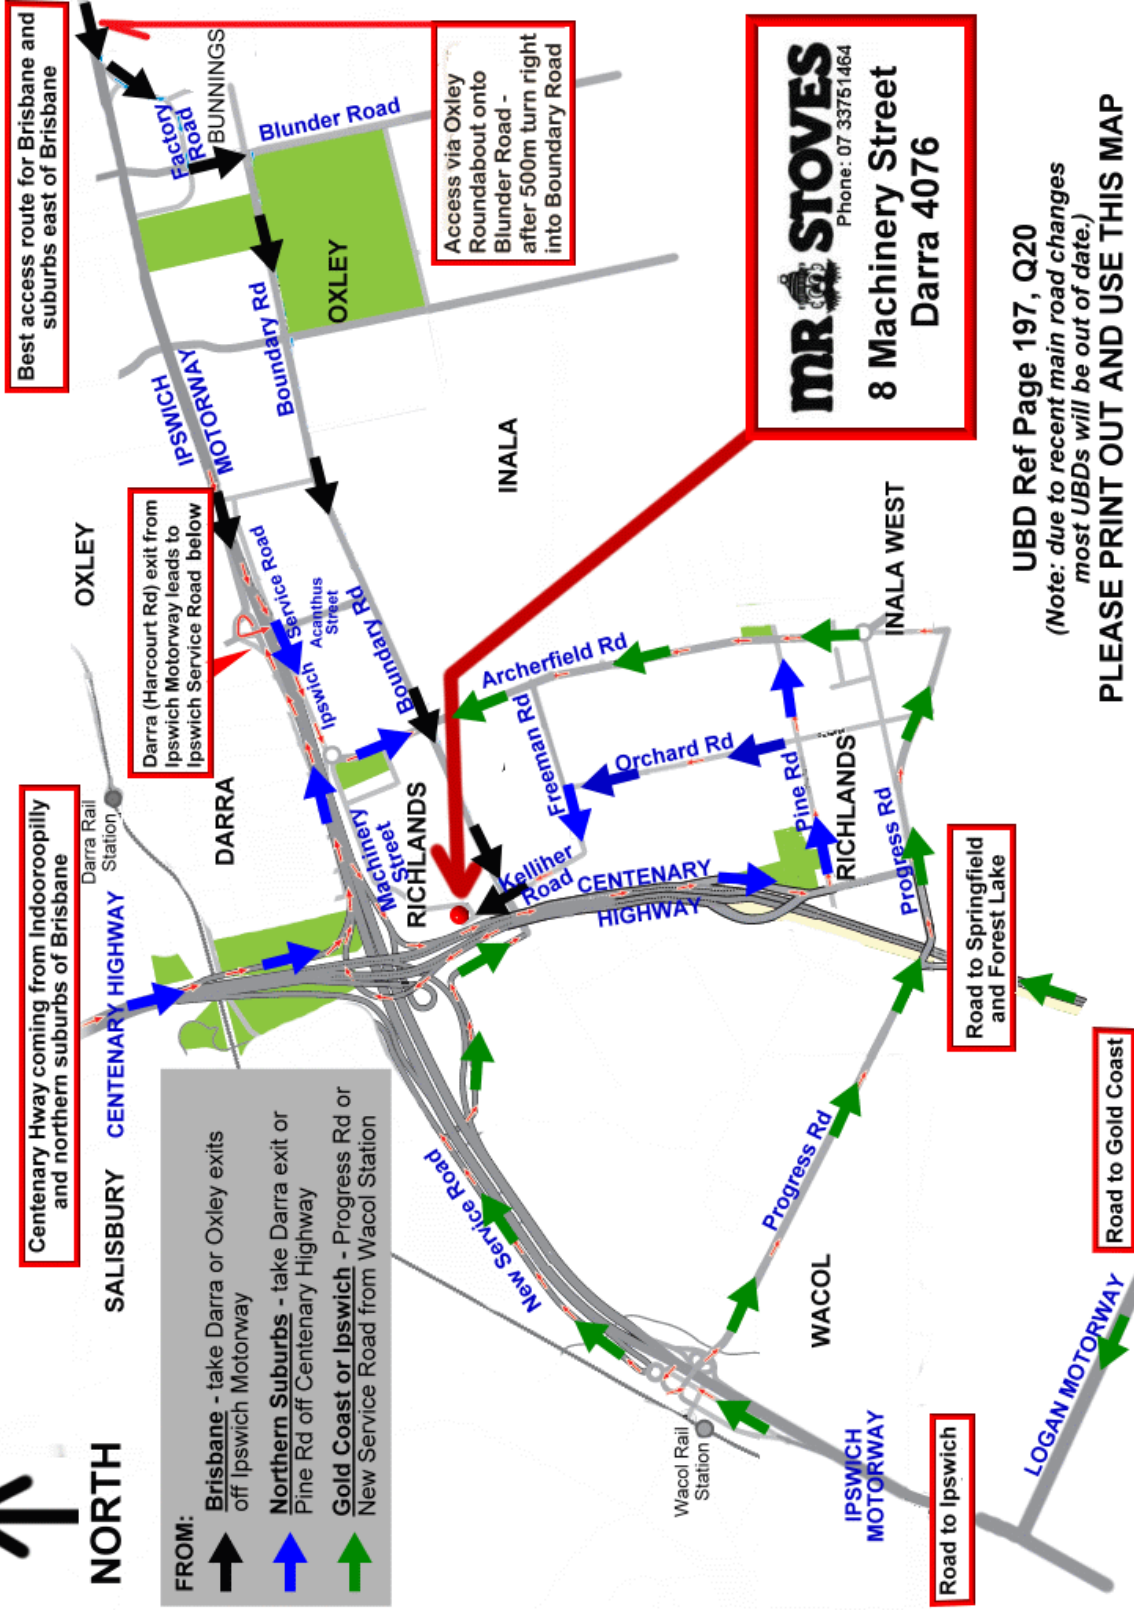

Options for getting to Mr Stoves (from March 2010)

NORTH

FROM:

-  **Brisbane** - take Darra or Oxley exits off Ipswich Motorway
-  **Northern Suburbs** - take Darra exit or Pine Rd off Centenary Highway
-  **Gold Coast or Ipswich** - Progress Rd or New Service Road from Wacol Station

UBD Ref Page 197, Q20
 (Note: due to recent main road changes most UBDs will be out of date.)
PLEASE PRINT OUT AND USE THIS MAP